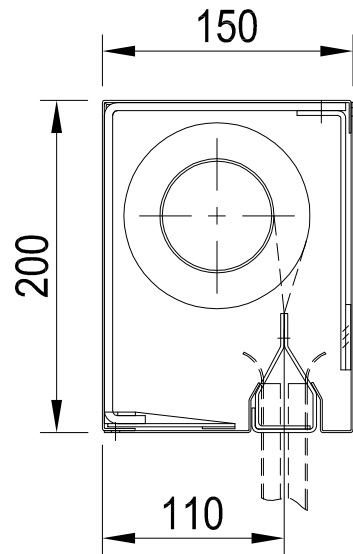

FIREMASTER FIRE CURTAIN STANDARD HEAD BOXING (VARIOSPEED 6.0)

SINGLE ROLLER UNITS

FM 15/20

Maximum Width - 5 metres*
Maximum Drop - 4 metres