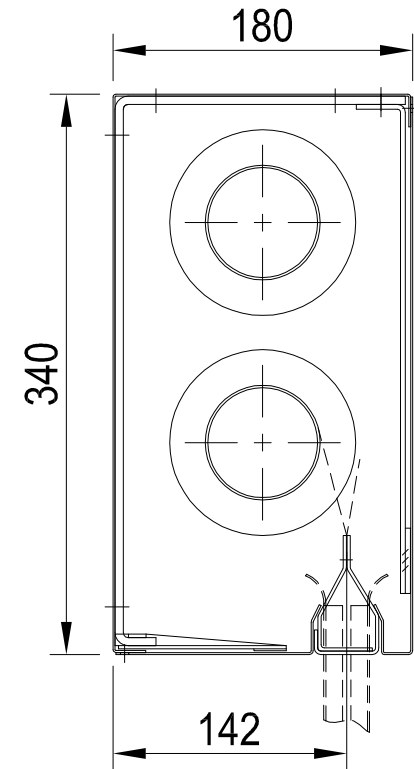

MULTIPLE ROLLER UNITS

FM 18/34

Maximum Width - 54 metres*
Maximum Drop - 4 metres

Coopers
Fire & Security

Tel: +44 (0)23 9245 4405
Fax: +44 (0)23 9249 2732

Edward House, Penner Road,
Havant, Hants. PO9 1QZ
Email: info@coopers-uk.com
Web: www.coopers-uk.com

Coopers Blinds Limited
Koolshade (UK) Limited
FireMaster Limited
are Cooper Group Companies

DRAWN:
J.REED

CHECKED:
R.KERRY

APPROVED:
R.KERRY

TITLE: FIREMASTER STANDARD CURTAIN
HEAD BOX CONFIGURATION

DRG No.
606/252/LEZP

ALL DIMENSIONS IN MILLIMETERS

ISSUE: B
DATE: 29/10/07

* Standard Width