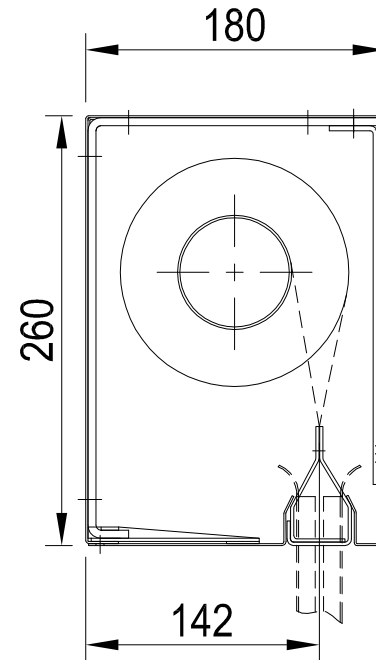

FM 18/26

Maximum Width - 5 metres*
Maximum Drop - 8 metres