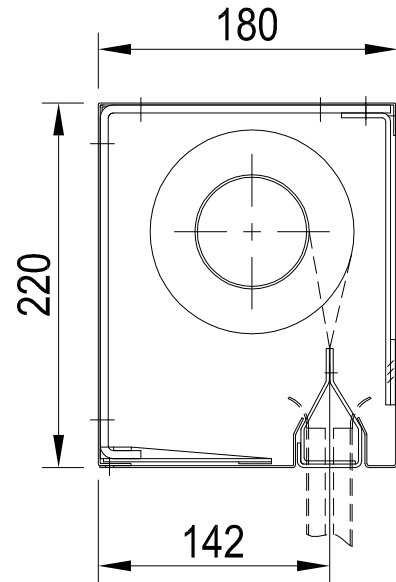

FM 18/22

Maximum Width - 5 metres*
Maximum Drop - 6 metres